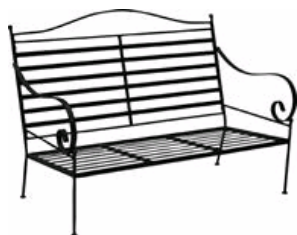

Sorrento Sofa Chair

Sorrento 2 Seater Sofa

Was £180 Now £150